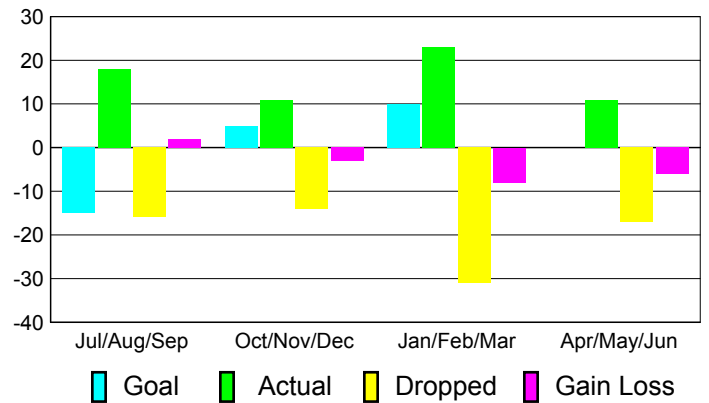

**Club Results
2010-2011**

**Clubs
2009-2010**

Month	New Club Goal	Actual New Clubs	Actual Dropped Clubs	Gain/Loss of Clubs	Gain/Loss of Clubs
Jul/Aug/Sep	0	0	0	0	0
Oct/Nov/Dec	0	0	0	0	0
Jan/Feb/Mar	1	0	-1	-1	0
Apr/May/Jun	0	0	0	0	0
Totals	1	0	-1	-1	0

Club Results 2010-2011

Goal, New, Dropped, Gain/Loss

MEMBERSHIP

**Membership Results
2010-2011**

**Membership
2009-2010**

Month	Net Memb Goal	Actual New Memb	Actual Dropped Memb	Gain/Loss of Memb	Gain/Loss of Memb
Jul/Aug/Sep	-15	18	-16	2	6
Oct/Nov/Dec	5	11	-14	-3	3
Jan/Feb/Mar	10	23	-31	-8	-3
Apr/May/Jun	0	11	-17	-6	-3
Totals	0	63	-78	-15	3

Membership Results 2010-2011

Goal, New, Dropped, Gain/Loss

Comparison of Club Gain/Loss

Current Year Compared to the Previous Year

Comparison of Membership Gain/Loss

Current Year Compared to the Previous Year