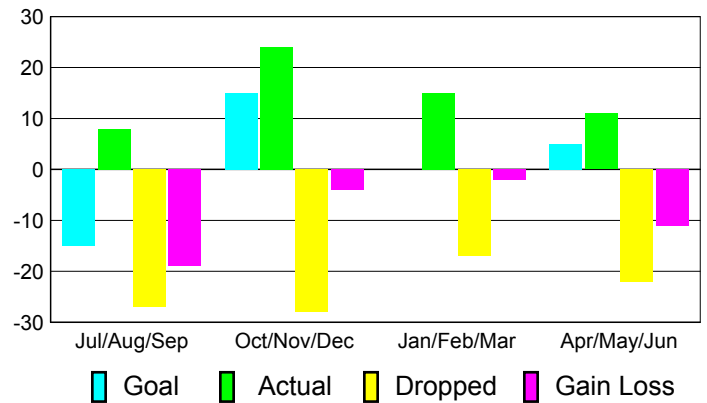

Club Results 2010-2011

Goal, New, Dropped, Gain/Loss

MEMBERSHIP

**Membership Results
2010-2011**

**Membership
2009-2010**

Month	Net Memb Goal	Actual New Memb	Actual Dropped Memb	Gain/Loss of Memb	Gain/Loss of Memb
Jul/Aug/Sep	-15	8	-27	-19	-14
Oct/Nov/Dec	15	24	-28	-4	-3
Jan/Feb/Mar	0	15	-17	-2	16
Apr/May/Jun	5	11	-22	-11	0
Totals	5	58	-94	-36	-1

Membership Results 2010-2011

Goal, New, Dropped, Gain/Loss

Comparison of Club Gain/Loss

Current Year Compared to the Previous Year

Comparison of Membership Gain/Loss

Current Year Compared to the Previous Year

**Club Results
2010-2011**

**Clubs
2009-2010**

Month	New Club Goal	Actual New Clubs	Actual Dropped Clubs	Gain/Loss of Clubs	Gain/Loss of Clubs
Jul/Aug/Sep	0	0	0	0	0
Oct/Nov/Dec	0	0	0	0	0
Jan/Feb/Mar	1	0	-1	-1	0
Apr/May/Jun	0	0	0	0	0
Totals	1	0	-1	-1	0

Club Results 2010-2011

Goal, New, Dropped, Gain/Loss

MEMBERSHIP

**Membership Results
2010-2011**

**Membership
2009-2010**

Month	Net Memb Goal	Actual New Memb	Actual Dropped Memb	Gain/Loss of Memb	Gain/Loss of Memb
Jul/Aug/Sep	-15	18	-16	2	6
Oct/Nov/Dec	5	11	-14	-3	3
Jan/Feb/Mar	10	23	-31	-8	-3
Apr/May/Jun	0	11	-17	-6	-3
Totals	0	63	-78	-15	3