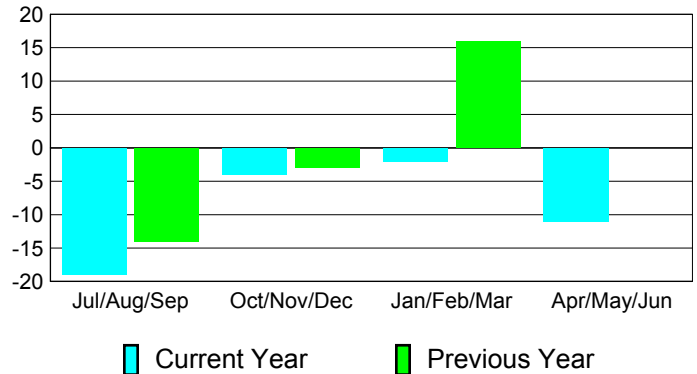

Membership Results 2010-2011

Goal, New, Dropped, Gain/Loss

Comparison of Club Gain/Loss

Current Year Compared to the Previous Year

Comparison of Membership Gain/Loss

Current Year Compared to the Previous Year