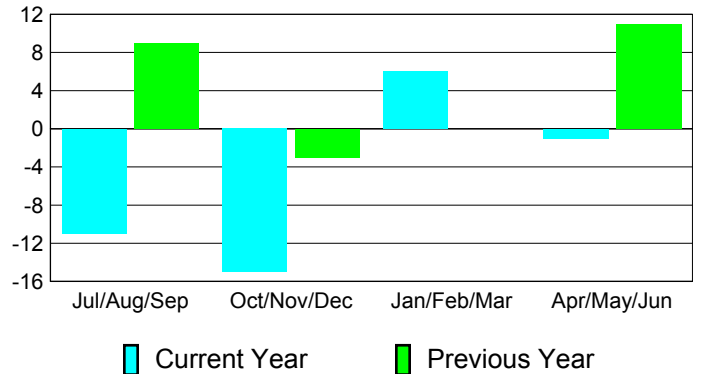

Club Results 2010-2011

Goal, New, Dropped, Gain/Loss

Comparison of Club Gain/Loss

Current Year Compared to the Previous Year

YTD Status Quo Clubs 2010-2011

Status Quo Clubs Compared to Status Quo Members

MEMBERSHIP

**Membership Results
2010-2011**

**Membership
2009-2010**

Month	Net Memb Goal	Actual New Memb	Actual Dropped Memb	Gain/Loss of Memb	Gain/Loss of Memb
Jul/Aug/Sep	-15	6	-17	-11	9
Oct/Nov/Dec	20	5	-20	-15	-3
Jan/Feb/Mar	0	20	-14	6	0
Apr/May/Jun	5	15	-16	-1	11
Totals	10	46	-67	-21	17

Membership Results 2010-2011

Goal, New, Dropped, Gain/Loss

Comparison of Membership Gain/Loss

Current Year Compared to the Previous Year

Gender Comparison 2010-2011

Jul/Aug/Sep

Oct/Nov/Dec

Jan/Feb/Mar