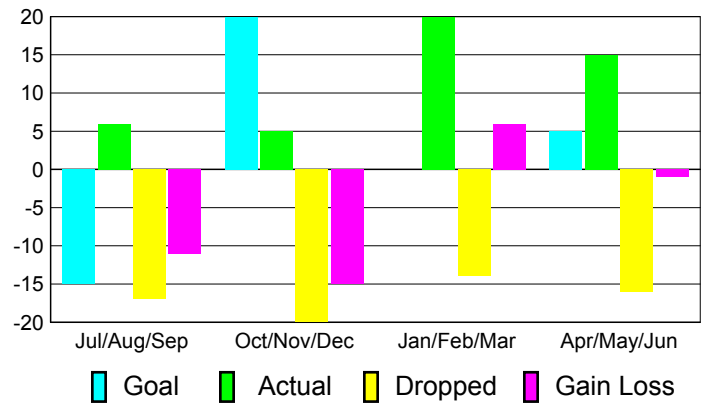

Membership Results 2010-2011

Goal, New, Dropped, Gain/Loss

Comparison of Membership Gain/Loss

Current Year Compared to the Previous Year