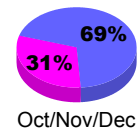

**Membership Results
2010-2011**

**Membership
2009-2010**

Month	Net Memb Goal	Actual New Memb	Actual Dropped Memb	Gain/Loss of Memb	Gain/Loss of Memb
Jul/Aug/Sep	-15	6	-17	-11	9
Oct/Nov/Dec	20	5	-20	-15	-3
Jan/Feb/Mar	0	20	-14	6	0
Apr/May/Jun	5	15	-16	-1	11
Totals	10	46	-67	-21	17

Membership Results 2010-2011

Goal, New, Dropped, Gain/Loss

Comparison of Membership Gain/Loss

Current Year Compared to the Previous Year

Gender Comparison 2010-2011

Jul/Aug/Sep

Oct/Nov/Dec

Jan/Feb/Mar